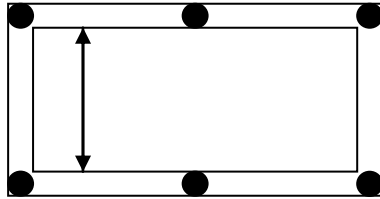

How to determine the size of your pool table...

Measure the inside width from edge of bumper to bumper

39" = 7' table

44" = 8' table

46" = Pro 8' table

50" = 9' table